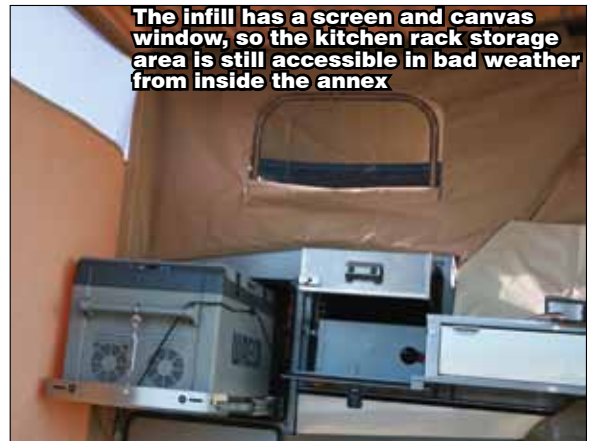

Annex Pack 2 - Full Annex

Second Bedrooms (Kid's Rooms)

- Choice of side or rear

- Upgrade annex roof on Rover LX to Annex Pack 1 - **$820**
- Upgrade annex roof on Rover LX to Annex Pack 2 - **$1990**
- Upgrade annex roof on Explorer/Ultra to Annex Pack 2 - **$1170**
- Second Bed Rooms (side or rear) - **$1200**

The infill has a screen and canvas window, so the kitchen rack storage area is still accessible in bad weather from inside the annex

Battery Packs

Rover LX Battery Pack

- 1 x premium sealed AGM 105 amp hour deep cycle battery in under floor bin
- Xantrex 40 amp 240 volt smart battery charger
- Charging wire for camper and tow vehicle (installation in tow vehicle not included)
- Automatic battery charging isolator (charges battery from vehicle while driving)
- Combined voltmeter, amp meter & solar regulator

Ultra and Explorer Battery Pack

Same as Rover LX Battery Pack except:

- 2 x premium sealed AGM 105 amp hour deep cycle batteries in under floor bin

Hot Water System

- Dual 12v/240v water heater for shower and kitchen, hard plumbed and wired, housed in LED lit storage box, water pump and plumbing to allow external water source for hot water system **and** shower room with air vent and large vented window - **$2,390**
- Shower room only - to be used with a portable hot water heater such as the *Coleman* or *Primus* - **$600**

Refrigeration

- Upgrade Rover LX storage box to fridge box, including stainless steel fridge slide, 12v socket and wiring, thermostatically operated fan, sun shade for fridge box - **$900**
- Upgrade Rover LX to include 80L Waeco fridge/freezer, stainless steel fridge slide, 12v socket and wiring, thermostatically operated fan, sun shade for fridge box - **$2,190** (prices vary for other brands of fridges)